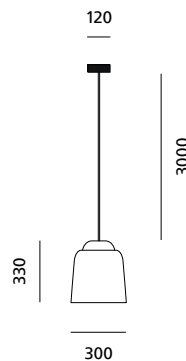

Colors

- glossy black / white
- matt sand / white
- light blue / white