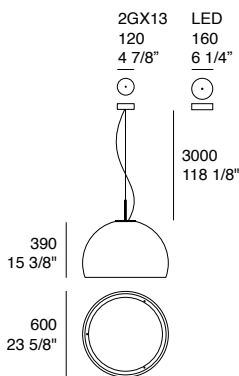

Biluna F5
Matt sand-beige

Biluna F5
Matt black

Biluna S5

3xLED E27 - IP20

Diffuser: Glossy white - Glossy black - Matt black - Matt sand-beige metal

Biluna S7

LED 30W - 3000K (3200lm) - IP20 - Dimmable trailing edge