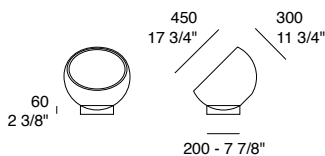

Biluna F5
Matt sand-beige

Biluna F5
Matt black

Biluna S5

3xLED E27 - IP20

Diffuser: Glossy white - Glossy black - Matt black - Matt sand-beige metal

Biluna S7

LED 30W - 3000K (3200lm) - IP20 - Dimmable trailing edge