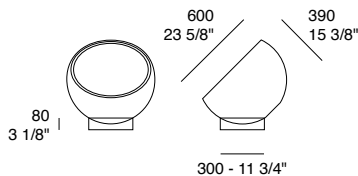

Biluna F5
Matt sand-beige

Biluna F5
Matt black

Biluna S5

3xLED E27 - IP20

Diffuser: Glossy white - Glossy black - Matt black - Matt sand-beige metal

Biluna S7

LED 30W - 3000K (3200lm) - IP20 - Dimmable trailing edge