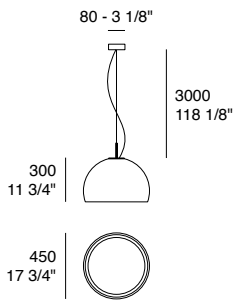

Biluna F5
Matt sand-beige

Biluna F5
Matt black

Biluna S5

3xLED E27 - IP20

Diffuser: Glossy white - Glossy black - Matt black - Matt sand-beige metal

Biluna S7

LED 30W - 3000K (3200lm) - IP20 - Dimmable trailing edge