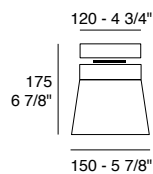

Finland C1

LED E27 - IP20

Structure: Chrome

Diffuser: Opal white