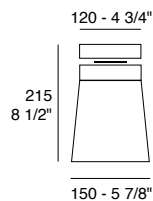

Finland C1G

LED E27 - IP20

Structure: White

Diffuser: Opal white