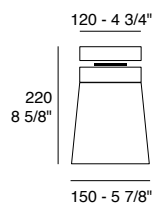

Finland C3

LED E27 - IP20

Structure: Chrome

Diffuser: Opal white